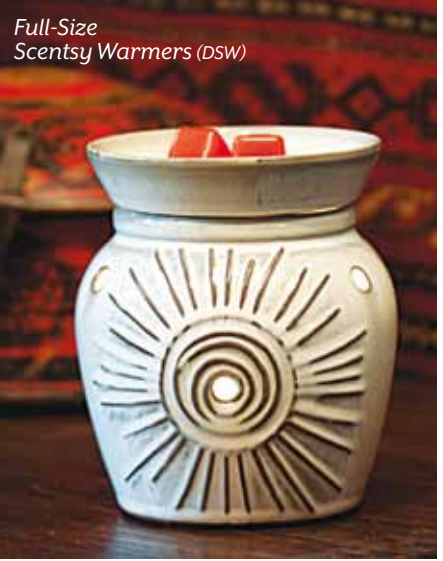

NEW Art Deco Collection