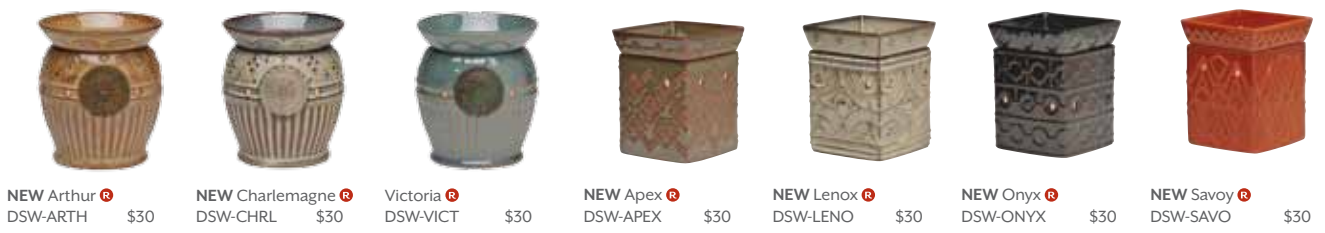

NEW Imperial Collection